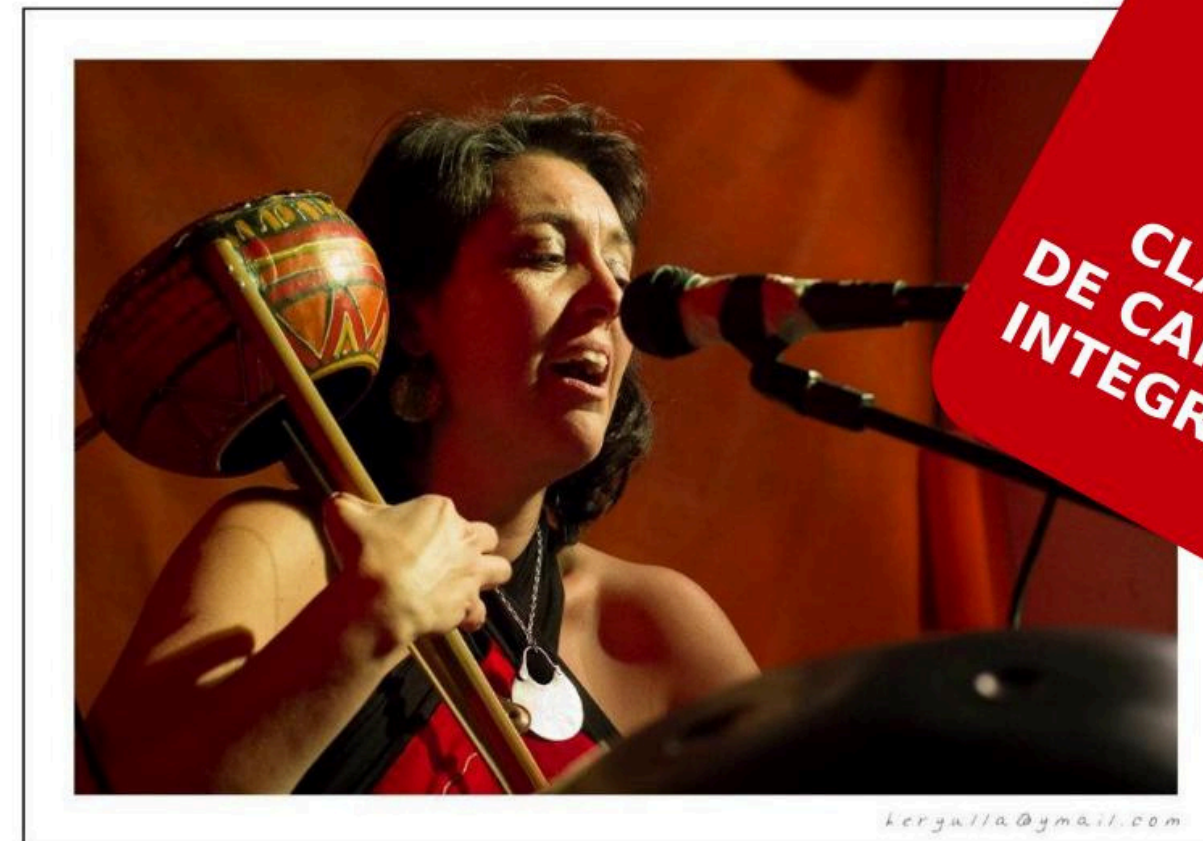

PRODUCTOS EN VENTA

TARJETA DE REGALO

Viabile solo en San Miguel de Allende y Santuario de Atotonilco.
Only viable in San Miguel de Allende and the Atotonilco Sanctuary.

Con YAYA FUENTES PROJECT

Informes en yayaeventoshang@gmail.com